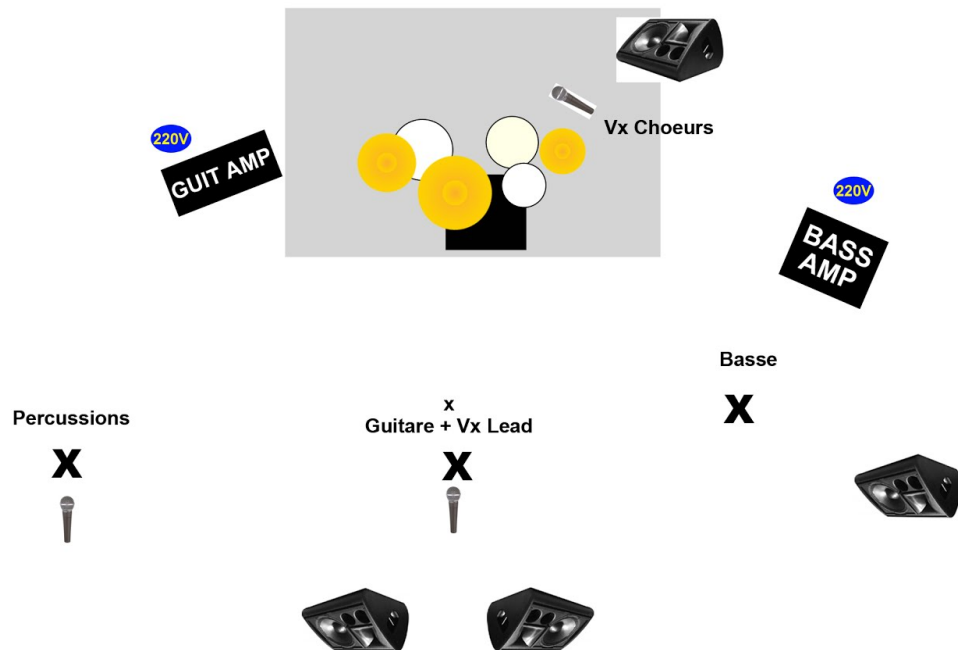

THE BLACK PRINTS

Plan de scène et Fiche Technique

PATCH

Line	Name	Mic
1	Kick	beta 52
2	Snare	Pg56
3	Tom1	Pg56
4	Tom bass	Pg56
5	Hi hats	Pg81
6	Overhead1	Pg81
7	Overhead2	Pg81
8	Vx lead	Sm58

9	Vx Choeurs	Sm58
10	Percussions	Sm57 ou 58
11	Guitar Amp	Sm57
12	Bass Amp	Beta 52
13	Bass Amp	D.I